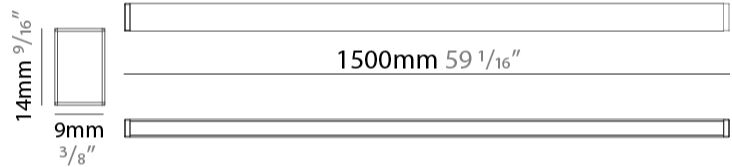

GENERAL

Series: Corto _____
Brand: Unonovesette _____
Division: Architectural _____
Mounting Type: Surface _____
Mounting Location: Under Steps _____
Subcategory: Profile _____

PHYSICAL

Shape: Rectangle _____
Length (mm): 1500 _____
Length (in): 59 _____
Width (mm): 9 _____
Width (in): 1/3 _____
Height (mm): 14 _____
Height (in): 5/9 _____
Light Distribution: Direct _____
Weight (kg): 0.21 _____
Weight (lbs): 0.46 _____
Diffuser: Opal PMMA _____
Fixture Finish: ANA _____
Fixture Material: Extruded Aluminum _____
Cable Details: 450mm cable 2x0.5 mm2 _____

ELECTRICAL

Lamp Type: LED _____
Input Wattage (W): 31.5-42 _____
Total Output Wattage (W): 27 _____
Dimming: Non-Dimming / Phase Dimming (120Vac only) / 0-10V Dimming _____
Driver Included: No _____
Driver Location: Remote _____
Driver Type: Constant Voltage - Universal _____
Driver Class: Class 2 _____
Input Voltage (V): 120 - 277 _____
Output Voltage (V): 24 _____

LED

Color Temperature (°K): 2700 / 3000 / 4000 _____
Max. Delivered Lumen (lm): 2160 _____
CRI: >85 CRI _____
Lamp Life (hrs): 100000 _____

OPTICAL

Optic°: 180 _____
Beam Angle: Diffused _____
Adjustability: Fixed _____

RATINGS AND CERTIFICATIONS

Certified By: Certified for North American Standards _____
IP rating: IP40 _____