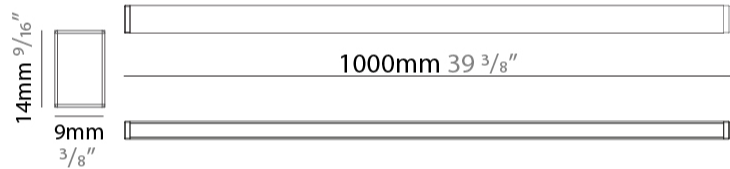

GENERAL

Series: Corto _____
Brand: Unonovesette _____
Division: Architectural _____
Mounting Type: Surface _____
Mounting Location: Under Steps _____
Subcategory: Profile _____

PHYSICAL

Shape: Rectangle _____
Length (mm): 1000 _____
Length (in): 39 3/8" _____
Width (mm): 9 _____
Width (in): 1/3 _____
Height (mm): 14 _____
Height (in): 5/9 _____
Light Distribution: Direct _____
Weight (kg): 0.14 _____
Weight (lbs): 0.30 _____
Diffuser: Opal PMMA _____
Fixture Finish: ANA _____
Fixture Material: Extruded Aluminum _____
Cable Details: 450mm cable 2x0.5 mm2 _____

ELECTRICAL

Lamp Type: LED _____
Input Wattage (W): 21-28 _____
Total Output Wattage (W): 17.8 _____
Dimming: Non-Dimming / Phase Dimming (120Vac only) / 0-10V Dimming _____
Driver Included: No _____
Driver Location: Remote _____
Driver Type: Constant Voltage - Universal _____
Driver Class: Class 2 _____
Input Voltage (V): 120 - 277 _____
Output Voltage (V): 24 _____

LED

Color Temperature (°K): 2700 / 3000 / 4000 _____
Max. Delivered Lumen (lm): 1440 _____
CRI: >85 CRI _____
Lamp Life (hrs): 100000 _____

OPTICAL

Optic°: 180 _____
Beam Angle: Diffused _____
Adjustability: Fixed _____

RATINGS AND CERTIFICATIONS

Certified By: Certified for North American Standards _____
IP rating: IP40 _____